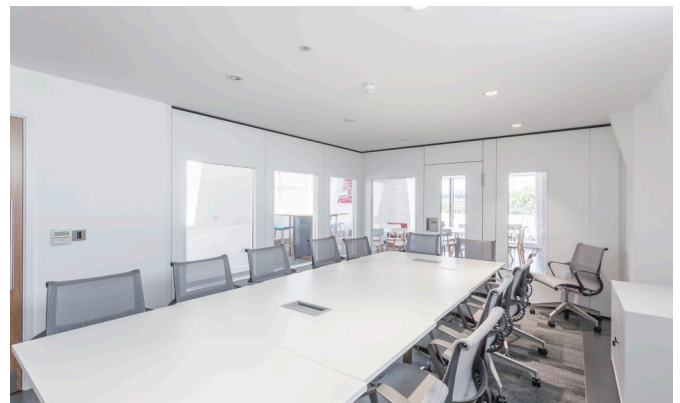

As well as IT and audio visual Cundall also provided building services and structural engineering and security

Client Girl Guiding Association
Architect Orbit

Photography CGS Photographers